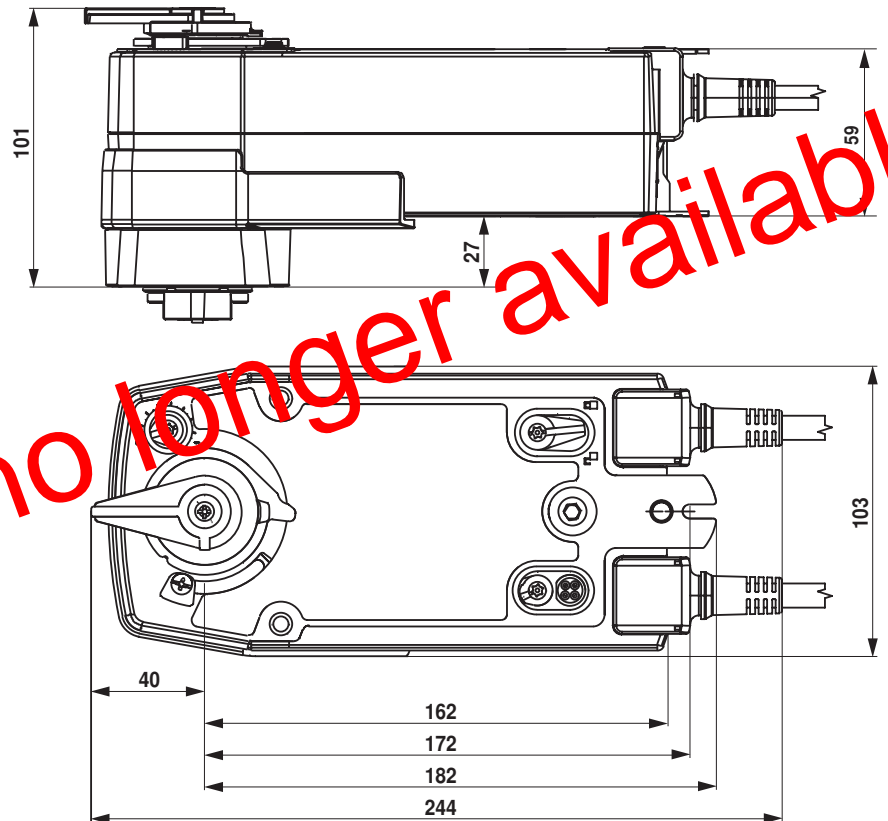

Dimensions [mm]

Dimensional drawings

Further documentation

- Overview Valve-actuator combinations
- Data sheets for rotary valves and butterfly valves
- Installation instructions for actuators and/or rotary valves and butterfly valves
- General notes for project planning