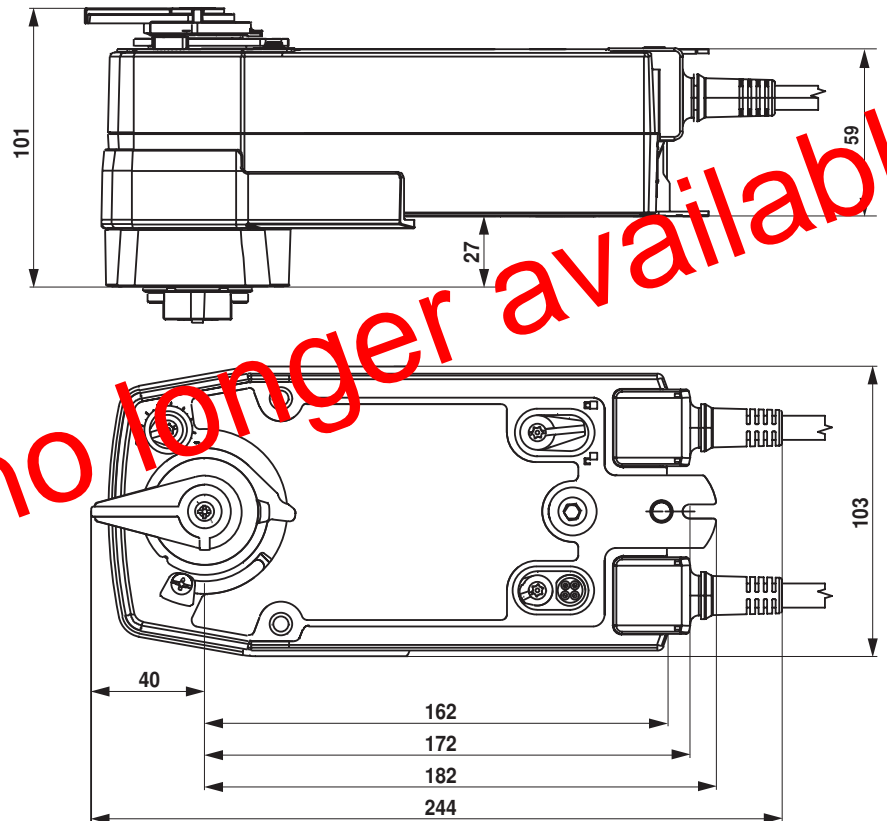

Dimensions [mm]

Dimensional drawings

Further documentation

- Overview Valve-actuator combinations
- Data sheets for rotary valves and butterfly valves
- Installation instructions for actuators and/or rotary valves and butterfly valves
- General notes for project planning